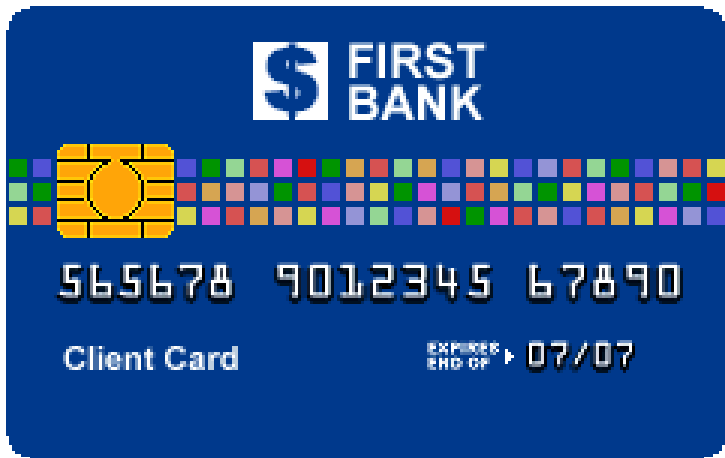

<http://commons.wikimedia.org/wiki/File:ClientCardSample.png>